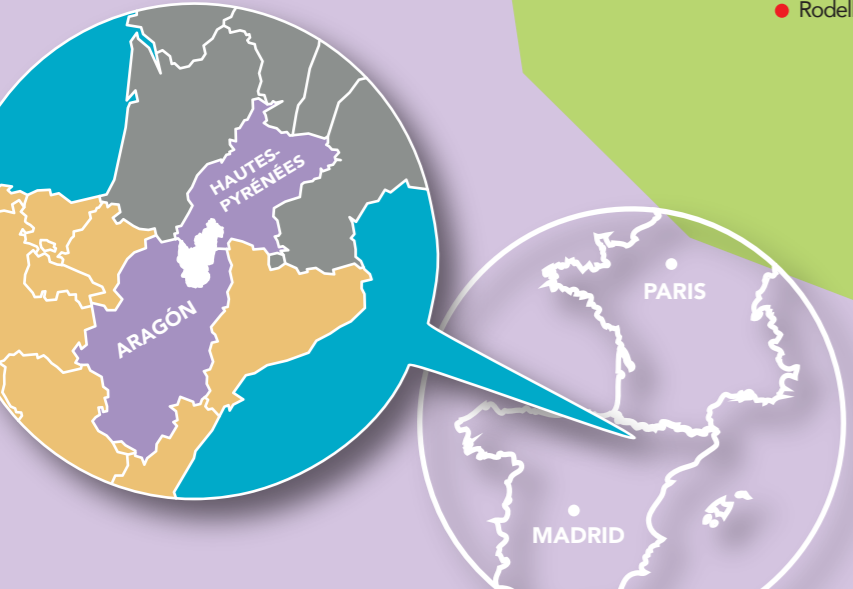

SOBRARBE · PYRÉNÉES 2 VALLÉES

Territorio/Territoire DUSAL

Legend of symbols and icons for various activities like skiing, cycling, and cultural heritage.

Distance markers: BORDEAUX 220km, PAU 47km, TARBES-LOURDES, TOULOUSE 157km.

PYRÉNÉES 2 VALLÉES France

Distance markers to French cities: BORDEAUX 315km, PAU 101km, JACA 114km, PAMPLONA 114km, PAÍS VASCO 170km, HUESCA 56km, ZARAGOZA 125km.

SOBRARBE España

Distances to Spanish cities: HUESCA 52km, ZARAGOZA 150km, MADRID 500km.