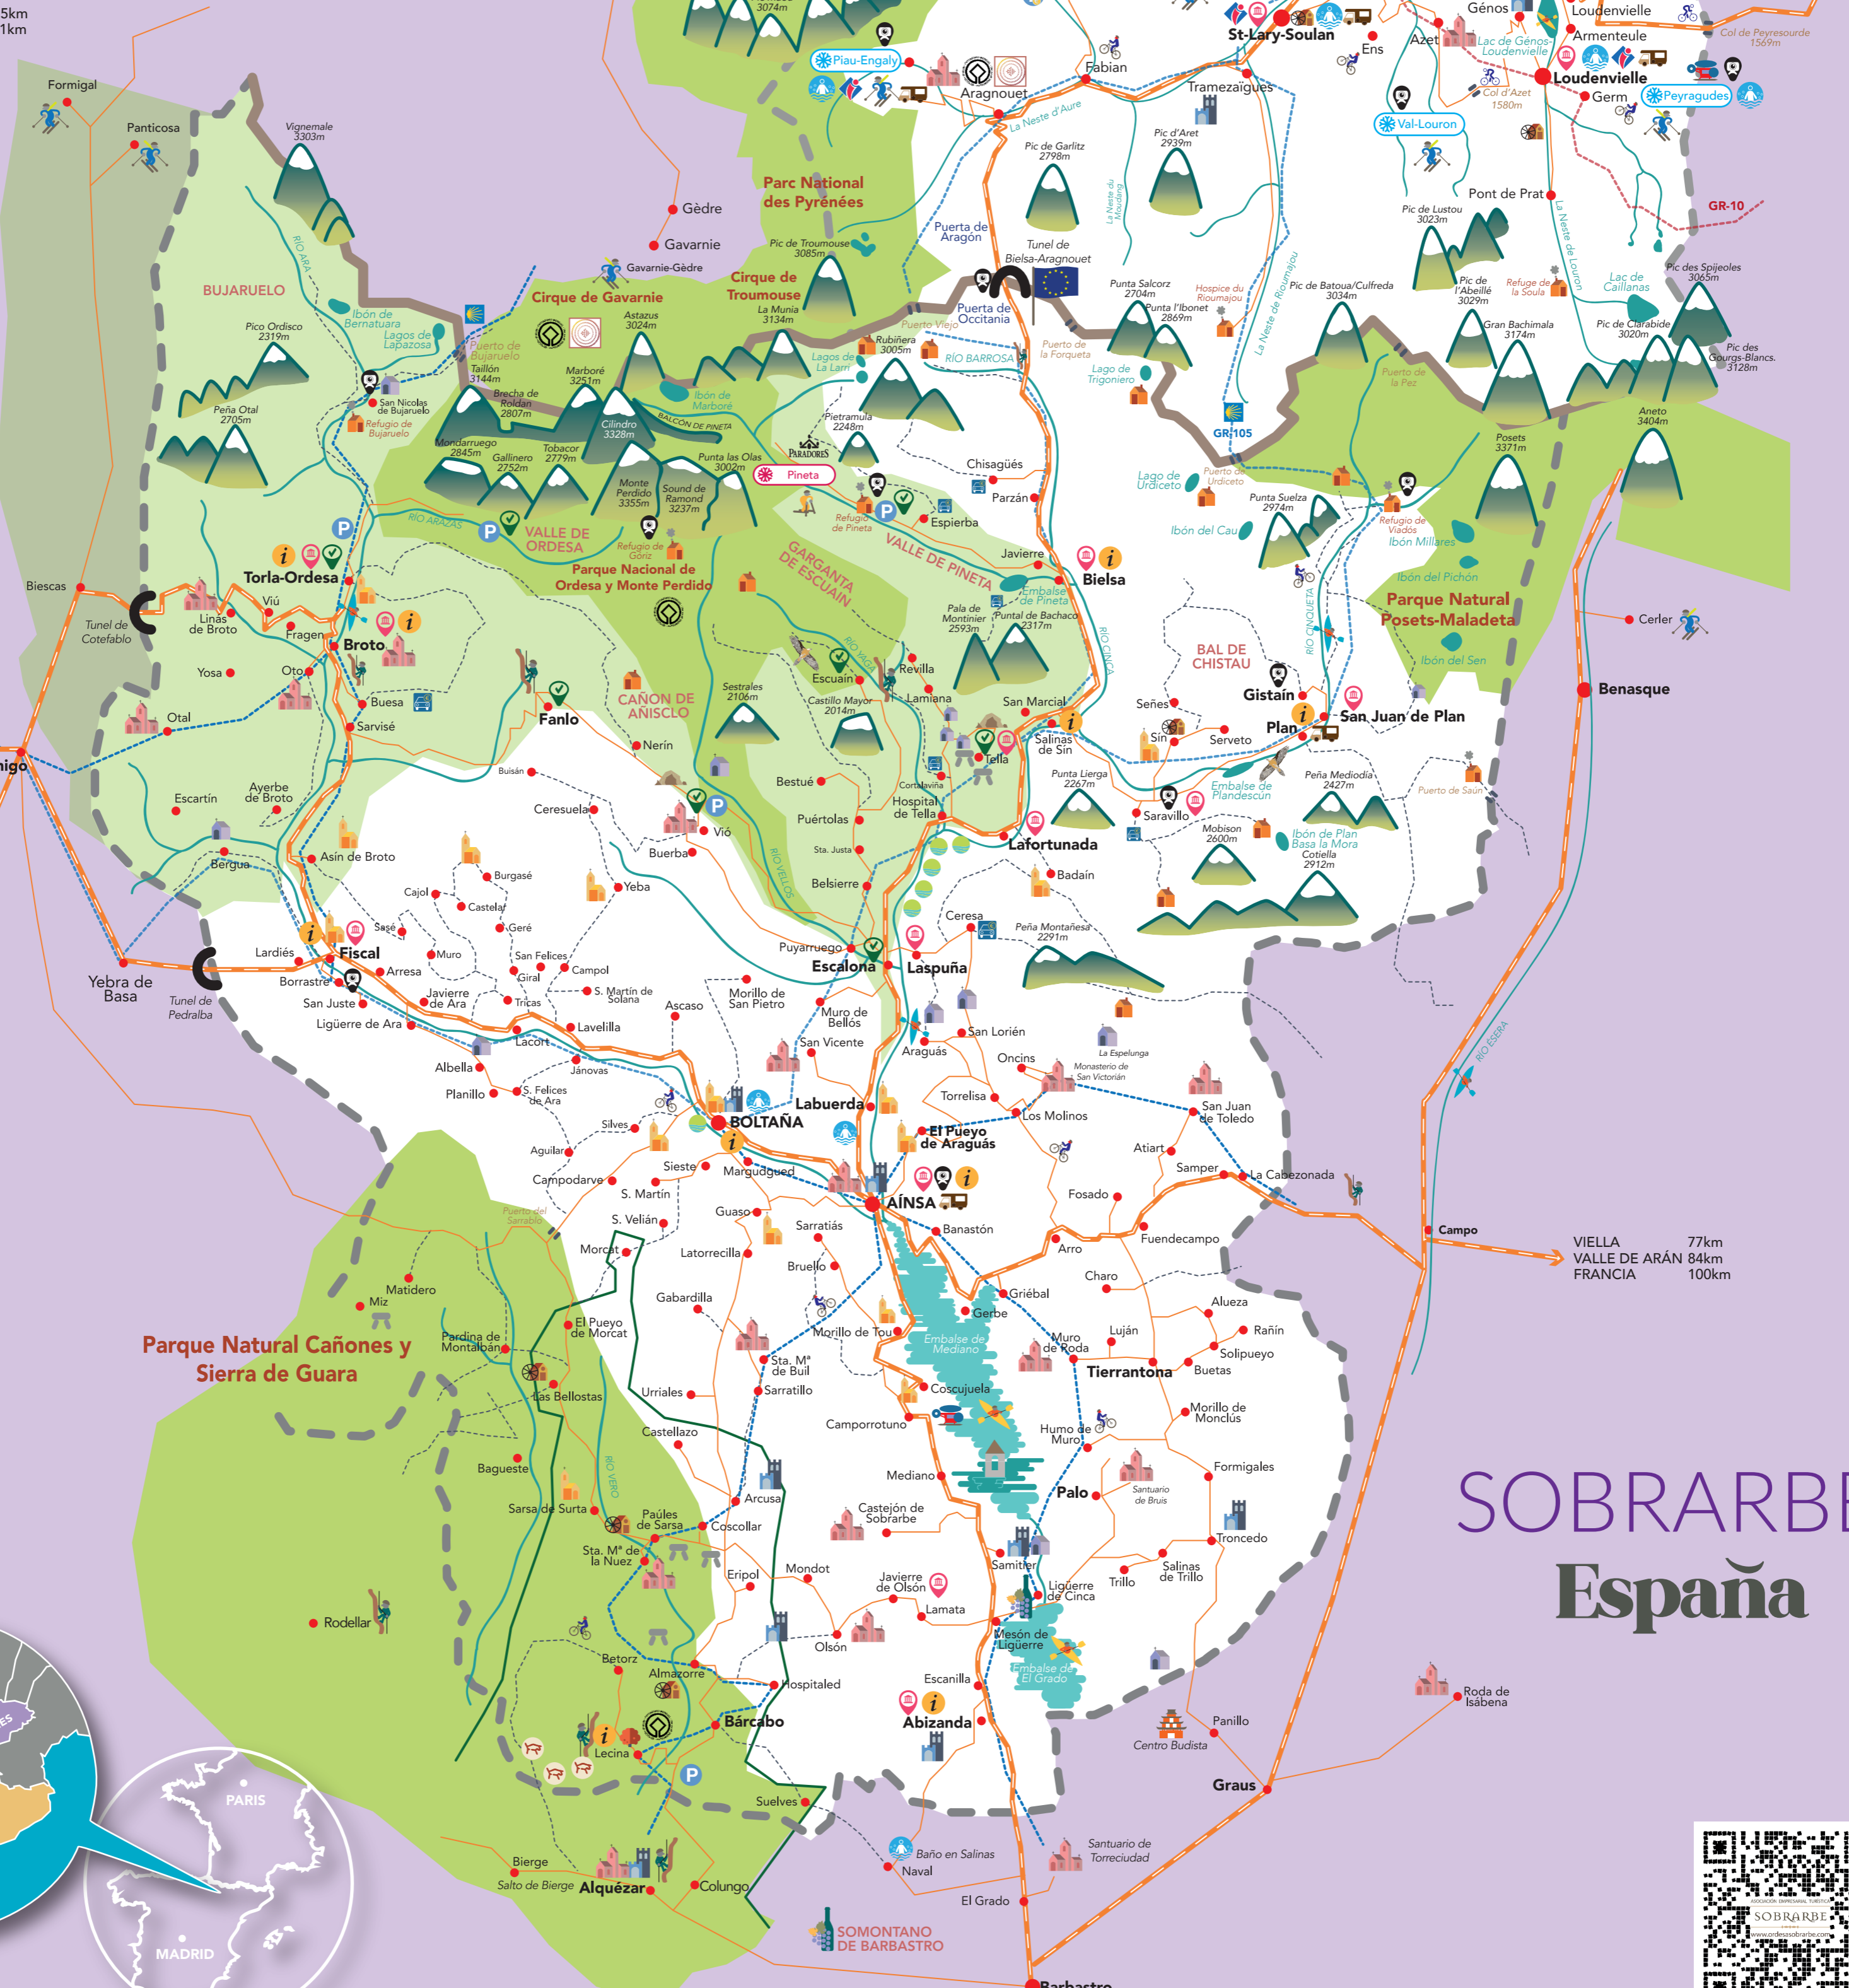

SOBRARBE · PYRÉNÉES 2 VALLÉES

Territorio/Territoire DUSAL

Legend of symbols and icons for various activities like skiing, cycling, and cultural heritage.

Distance markers: BORDEAUX 220km, PAU 47km, TARBES-LOURDES, TOULOUSE 157km.

PYRÉNÉES 2 VALLÉES France

Distance markers to French cities: BORDEAUX 315km, PAU 101km, JACA 114km, PAMPLONA 114km, PAÍS VASCO 170km, HUESCA 56km, ZARAGOZA 125km.

SOBRARBE España

Distances to Spanish cities: HUESCA 52km, ZARAGOZA 150km, MADRID 500km.